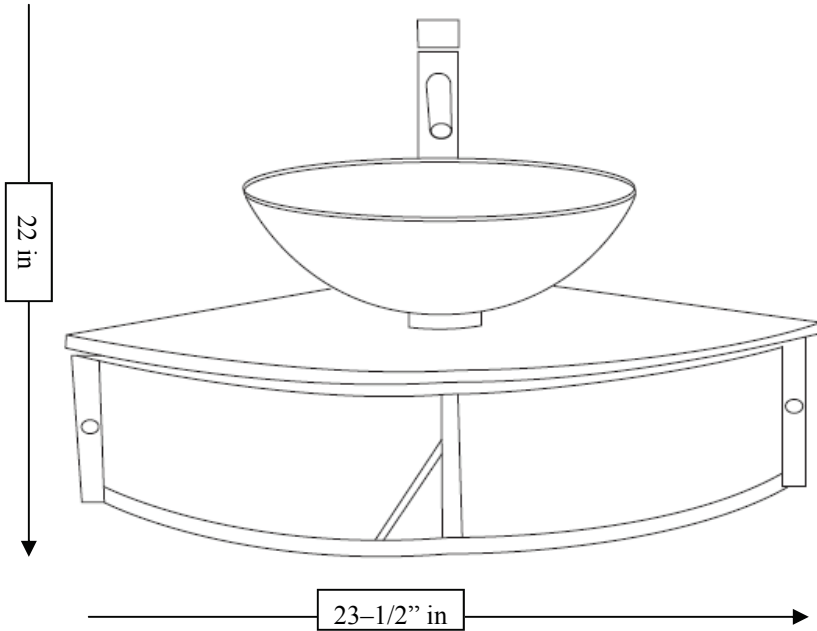

**Corner Vessel Set  
Glass & Chrome**

- Single Faucet Hole
- Corner Vessel Set
- Tempered Glass & Solid Brass with Polished Chrome Finish
- Radius 23 1/2"
- Faucet & Drain Sold Separately

**CARE AND CLEANING:**

Care should be given to the cleaning of this product. While its finish is extremely durable, it can be damaged by harsh abrasives.

NOTE: Dimensions may vary +/-1/8" and are subject to change or cancellation.

Primary dimensions are provided in Imperial measurements, transposition to millimeters is the sole responsibility of the installer. Dimensions for Location of Supply are Suggested.

New Millenium assumes no responsibility or liability for local or state regulations which deviate from national standards. It shall be the responsibility of the installer to comply with local codes and standards prior to installation of any New Millenium product.