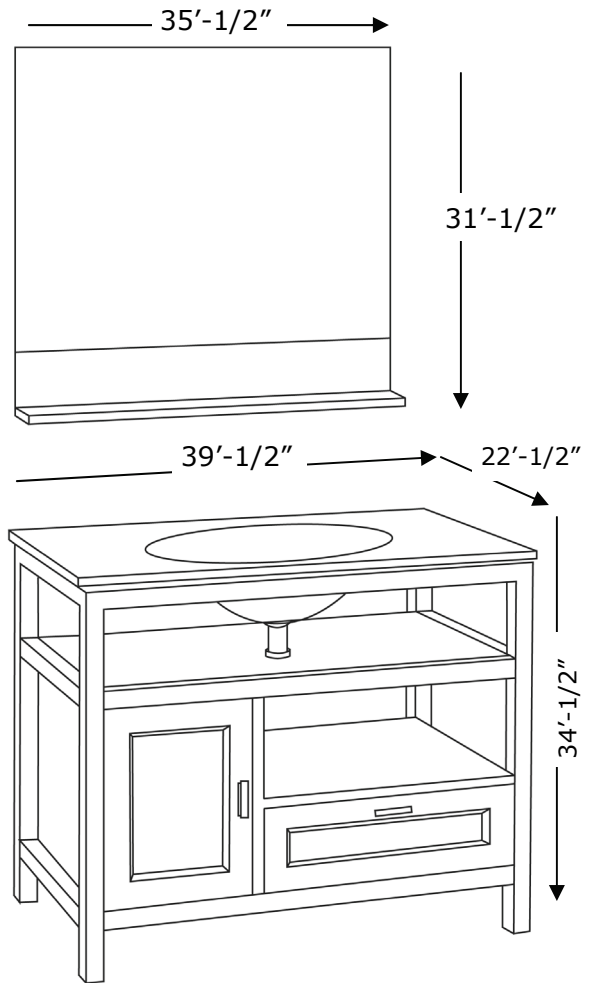

Natural Cabinet With Glass Basin

- Solid Wood Construction
- Natural Cabinet with Glass Basin
- 39.25" X 22 x 33.5
- 2 Pc Set, Cabinet & Mirror
- Faucet & Drain Sold Separately

CARE AND CLEANING:

Care should be given to the cleaning of this product. While its finish is extremely durable, it can be damaged by harsh abrasives

NOTE: Dimensions may vary +/-1/8" and are subject to change or cancellation. Primary dimensions are provided in Imperial measurements, transposition to millimeters is the sole responsibility of the installer. Dimensions for Location of Supply are Suggested. New Millennium assumes no responsibility or liability for local or state regulations which deviate from national standards. It shall be the responsibility of the installer to comply with local codes and standards prior to installation of any New Millennium product.