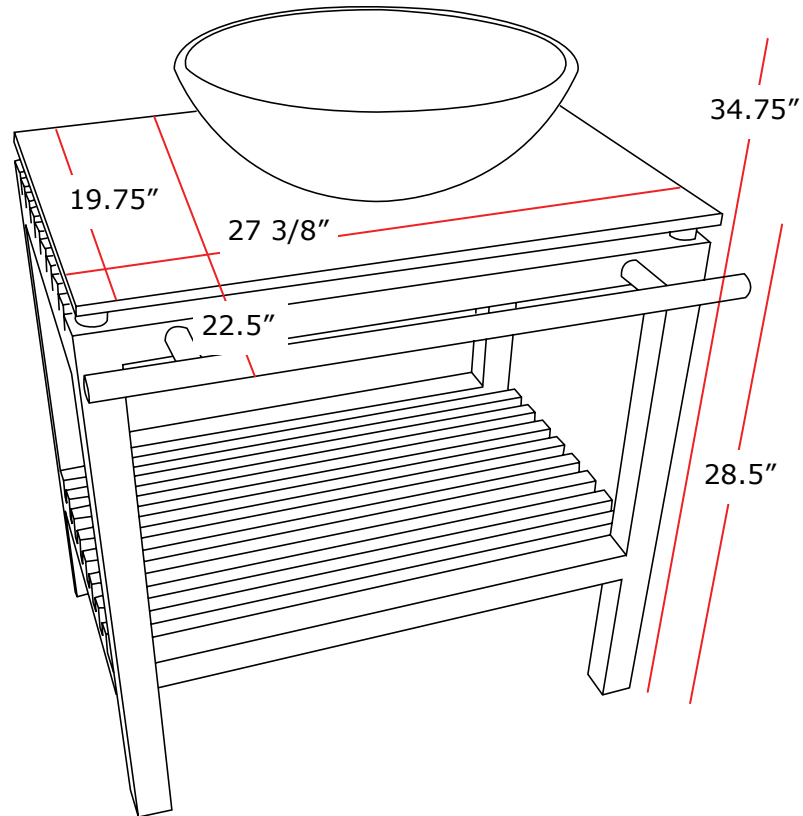

Wooden Cabinet With Marble Top w/ Tower

- Solid Wood Construction
- 27 3/8" x 19 3/4" Slab
- 34.75" to Top of Bowl/ 28.5" to Top of Counter
- Single Faucet Hole
- Faucet & Drain Sold Separately
- Table & Bowl Included

CARE AND CLEANING:

Care should be given to the cleaning of this product. While its finish is extremely durable, it can be damaged by harsh abrasives.

NOTE: Dimensions may vary +/-1/8" and are subject to change or cancellation.

Primary dimensions are provided in Imperial measurements, transposition to millimeters is the sole responsibility of the installer. Dimensions for Location of Supply are Suggested.

New Millenium assumes no responsibility or liability for local or state regulations which deviate from national standards. It shall be the responsibility of the installer to comply with local codes and standards prior to installation of any New Millenium product.