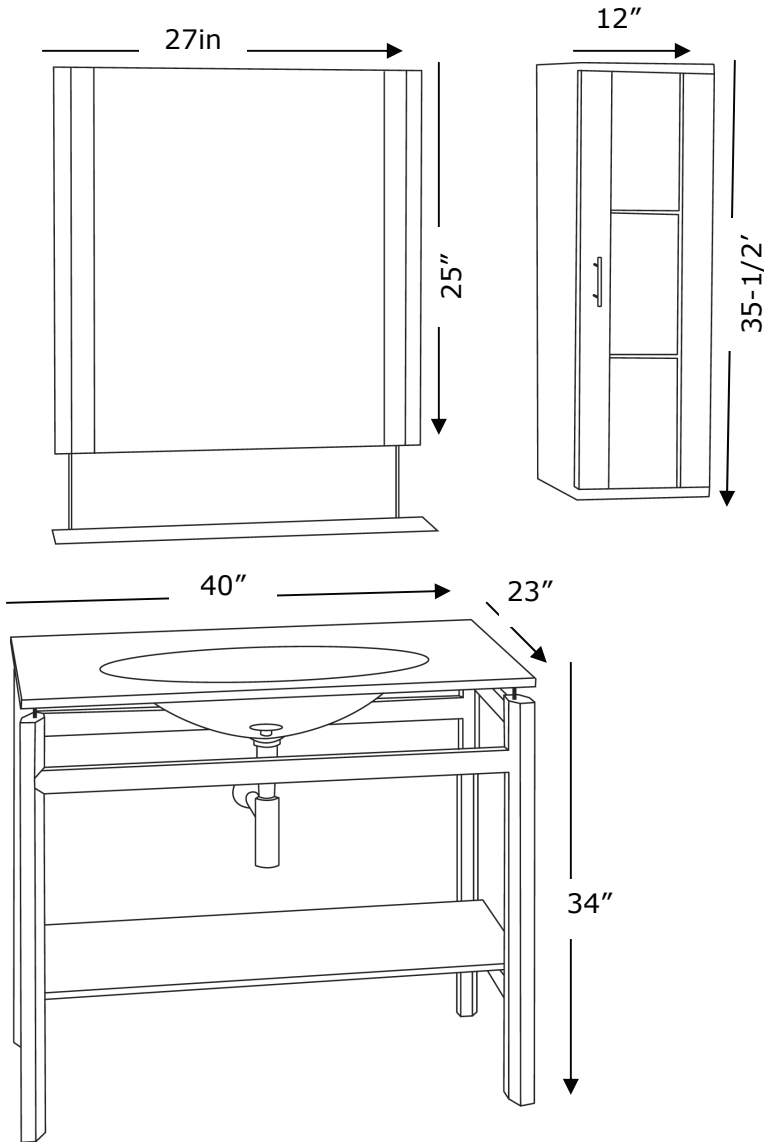

**Black Wood Finished Vessel Stand w/ Glass top & Mirror**

- Solid Wood Construction
- Black and Glass Cabinet
- 39.25" X 22" x 30.90" Slab
- 2ft-10in in Height
- Faucet holes on 4" Centers
- Faucet & Drain Sold Separately
- 3pc Set, Table, Mirror, Wall Cabinet

**CARE AND CLEANING:**

Care should be given to the cleaning of this product. While its finish is extremely durable, it can be damaged by harsh abrasives.

NOTE: Dimensions may vary +/-1/8" and are subject to change or cancellation.

Primary dimensions are provided in Imperial measurements, transposition to millimeters is the sole responsibility of the installer. Dimensions for Location of Supply are Suggested.

New Millenium assumes no responsibility or liability for local or state regulations which deviate from national standards. It shall be the responsibility of the installer to comply with local codes and standards prior to installation of any New Millenium product.