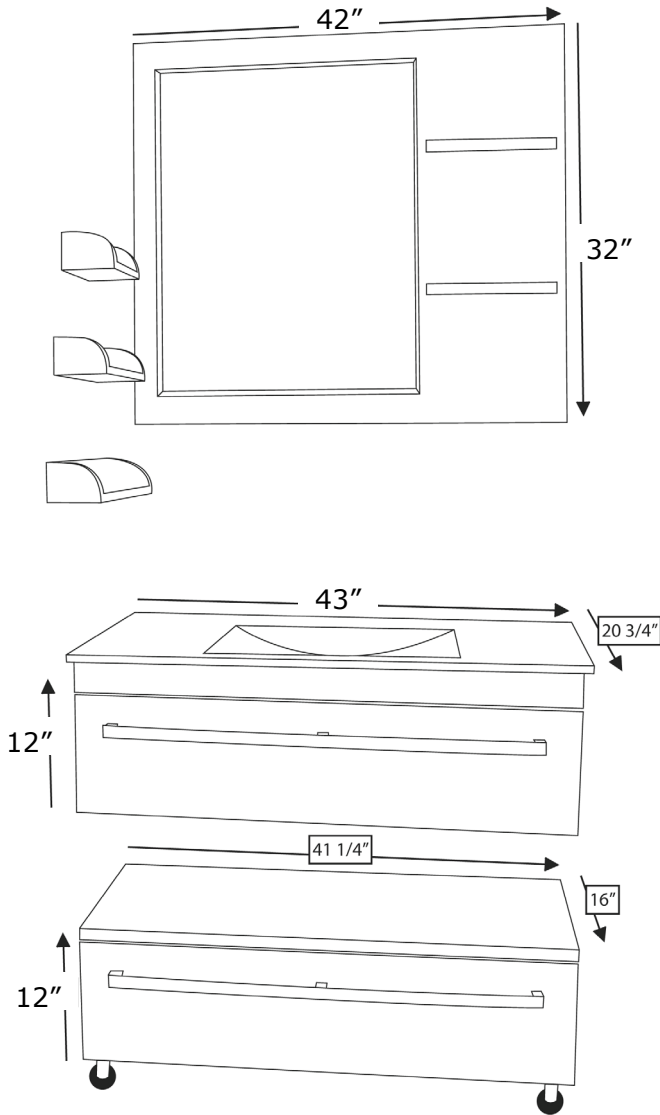

**Light Cerise Cabinet
 Acrylic Basin**

- Single Faucet Hole
- Solid Wood Construction
- Faucet & Drain Sold separately
- Light Cerise Cabinet with Acrylic Basin
- 42.5" X 20.5"
- 6pc Set, Floor Cabinet, Wall Cabinet, Mirror, 3 Shelves

CARE AND CLEANING:

Care should be given to the cleaning of this product. While its finish is extremely durable, it can be damaged by harsh abrasives.

NOTE: Dimensions may vary +/-1/8" and are subject to change or cancellation.

Primary dimensions are provided in Imperial measurements, transposition to millimeters is the sole responsibility of the installer. Dimensions for Location of Supply are Suggested.

New Millenium assumes no responsibility or liability for local or state regulations which deviate from national standards. It shall be the responsibility of the installer to comply with local codes and standards prior to installation of any New Millenium product.