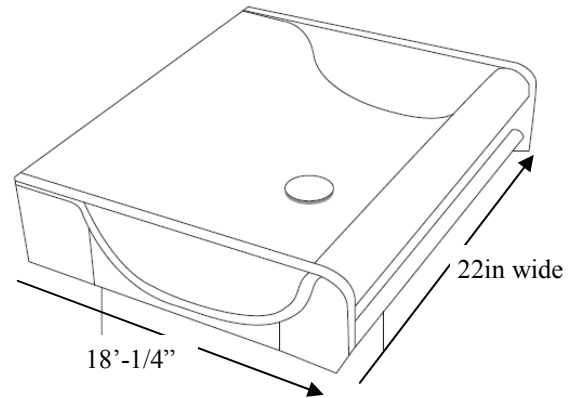

### Black Cabinet With Clear Glass

- Single Faucet Hole
- Includes Mirror
- Black Cabinet with Clear Glass
- 22" X 18.25 x 33
- Faucet & Drain Sold Separately

#### CARE AND CLEANING:

Care should be given to the cleaning of this product. While its finish is extremely durable, it can be damaged

NOTE: Dimensions may vary +/-1/8" and are subject to change or cancellation.