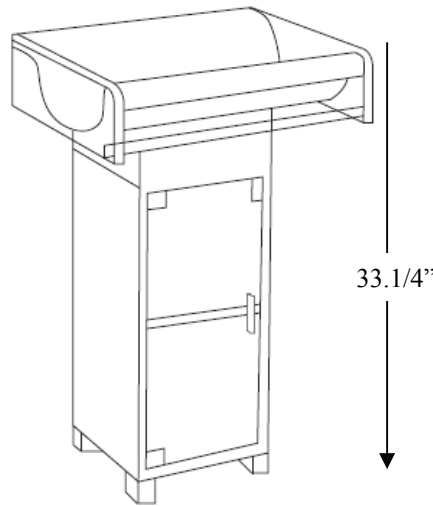

### Black Cabinet With Clear Glass

- Single Faucet Hole
- Includes Mirror
- Black Cabinet with Clear Glass
- 22" X 18.25 x 33
- Faucet & Drain Sold Separately

#### CARE AND CLEANING:

Care should be given to the cleaning of this product. While its finish is extremely durable, it can be damaged

NOTE: Dimensions may vary +/-1/8" and are subject to change or cancellation.

Primary dimensions are provided in Imperial measurements, transposition to millimeters is the sole responsibility of the installer. Dimensions for Location of Supply are Suggested.

New Millenium assumes no responsibility or liability for local or state regulations which deviate from national standards. It shall be the responsibility of the installer to comply with local codes and standards prior to installation of any New Millenium product.