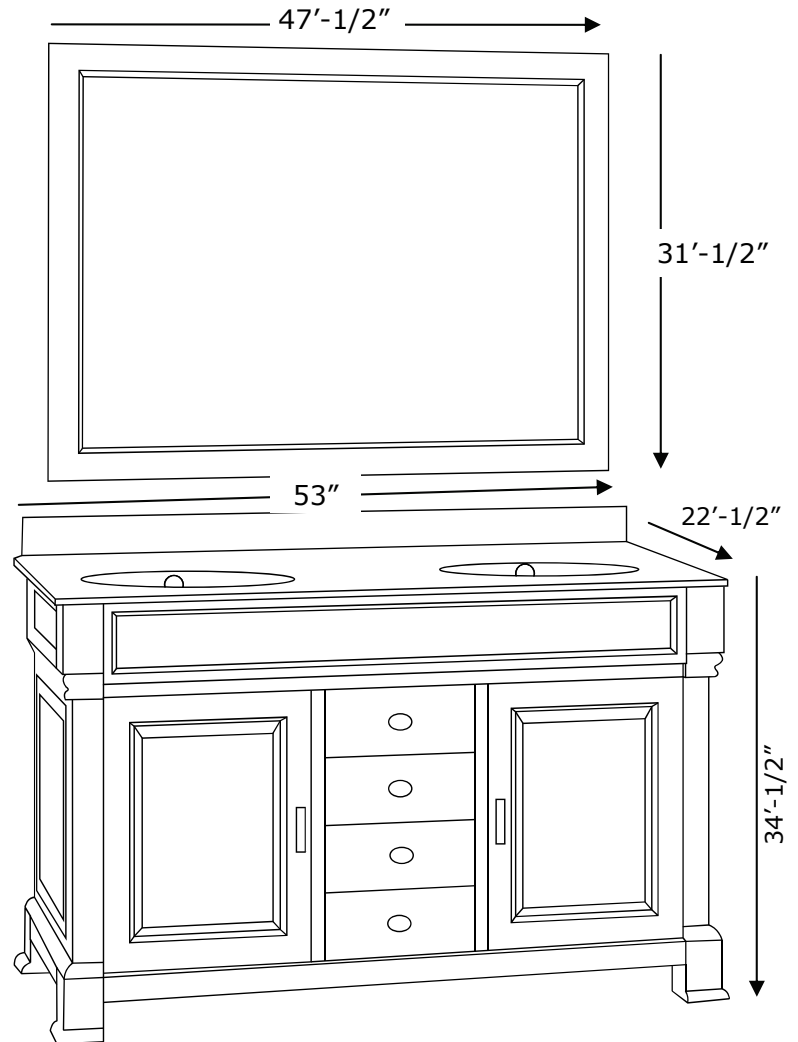

### Wooden Cabinet With Marble Top

- 53" X 22.5" Slab
- Solid Wood Construction
- Single Faucet Holes
- Faucets & Drains Sold Separately
- 2pc Set, Cabinet w/ Top & Two Bowls, Mirror