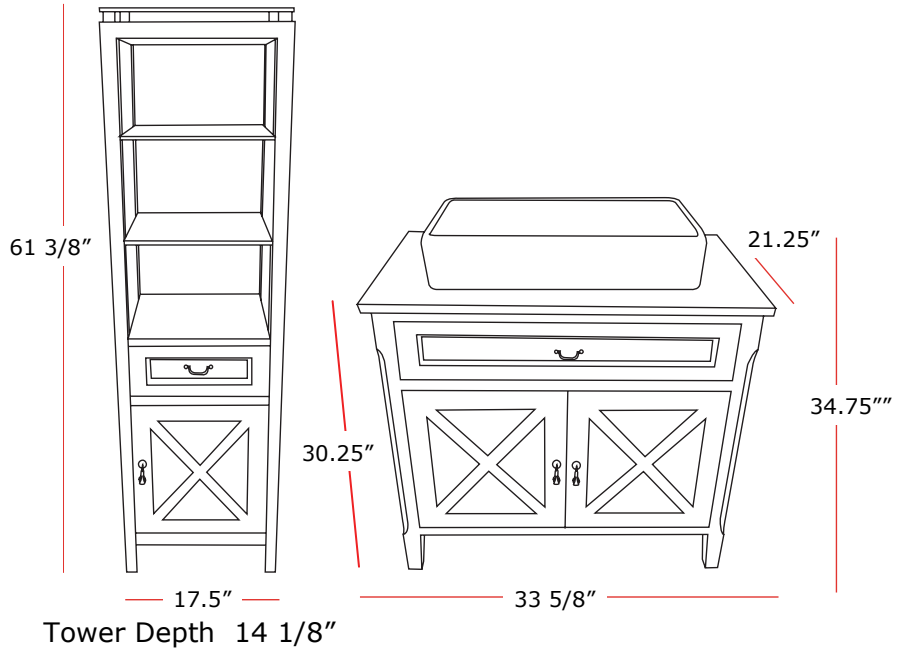

Wooden Cabinet With Marble Top w/ Tower

- Solid Wood Construction
- 33 5/8" x 21.25" Slab
- Tower 17.5" (W) X 61 3/8" (H) X 14 1/8" (D)
- Single Post Faucet Hole
- 2pc Set, Cabinet w/ White Marble Top & Sink, Linen Tower
- Faucet & Drain Sold Separately
- Bowl Dimensions (H) 4.5" X (W) 23.75" X (D) 14.75"