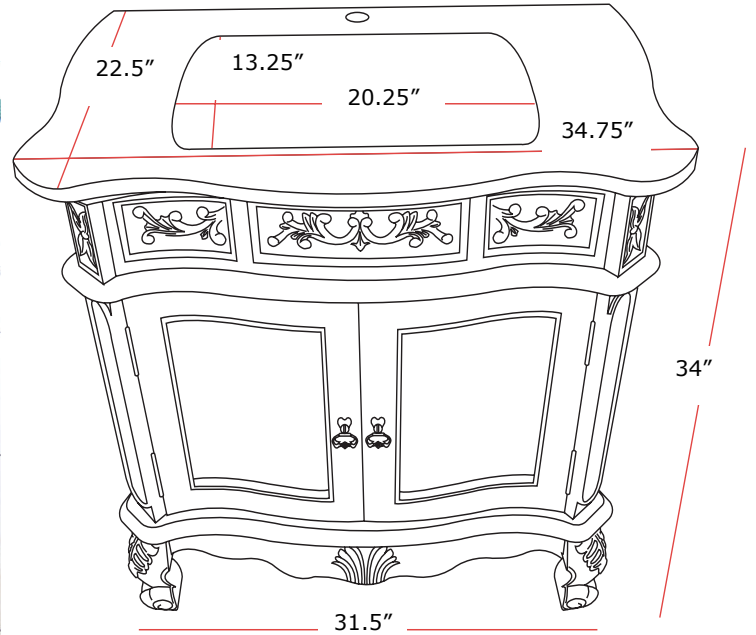

Wooden Cabinet With Glass Top

- Solid Wood Construction
- 34 3/4" x 22 1/2" Slab
- 34" in Height
- Single Post Faucet Hole
- Faucet & Drain Sold Separately

CARE AND CLEANING:

Care should be given to the cleaning of this product. While its finish is extremely durable, it can be damaged by harsh abrasives.

NOTE: Dimensions may vary +/-1/8" and are subject to change or cancellation.

Primary dimensions are provided in Imperial measurements, transposition to millimeters is the sole responsibility of the installer. Dimensions for Location of Supply are Suggested.