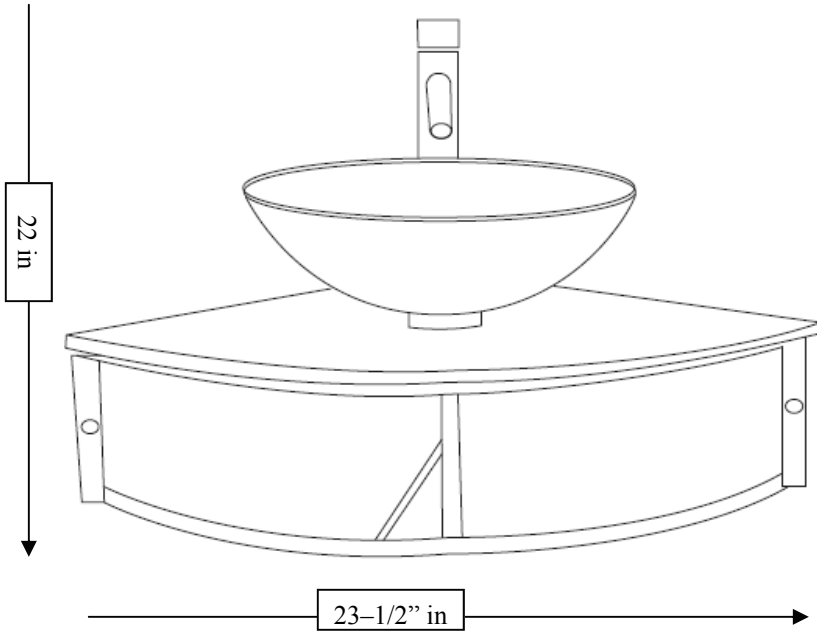

Corner Vessel Set

- Corner Vessel Set
- Tempered Glass & Solid Brass with Polished Chrome Finish
- Radius 23 1/2"
- **UPC Code Approved**

CARE AND CLEANING:

Care should be given to the cleaning of this product. While its finish is extremely durable, it can be damaged by harsh abrasives or polish. To clean, simply wipe gently with a damp cloth and blot dry with a soft towel.

NOTE: Dimensions may vary +/-1/8" and are subject to change or cancellation.

Primary dimensions are provided in Imperial measurements, transposition to millimeters is the sole responsibility of the installer. Dimensions for Location of Supply are Suggested.

New Millenium assumes no responsibility or liability for local or state regulations which deviate from national standards. It shall be the responsibility of the installer to comply with local codes and standards prior to installation of any New Millenium product.