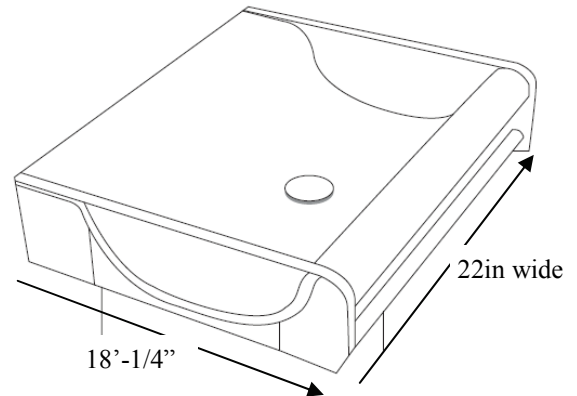

Black Cabinet With Clear Glass

- Black Cabinet with Clear Glass
- 22" X 18.25 x 33
- Linen Cab Code is 65954
- **UPC Code Approved**

CARE AND CLEANING:

Care should be given to the cleaning of this product. While its finish is extremely durable, it can be damaged by harsh abrasives or polish. To clean, simply wipe gently with a damp cloth and blot dry with a soft towel.

NOTE: Dimensions may vary +/-1/8" and are subject to change or cancellation.

Primary dimensions are provided in Imperial measurements, transposition to millimeters is the sole responsibility of the installer. Dimensions for Location of Supply are Suggested.

New Millenium assumes no responsibility or liability for local or state regulations which deviate from national standards. It shall be the responsibility of the installer to comply with local codes and standards prior to installation of any New Millenium product.