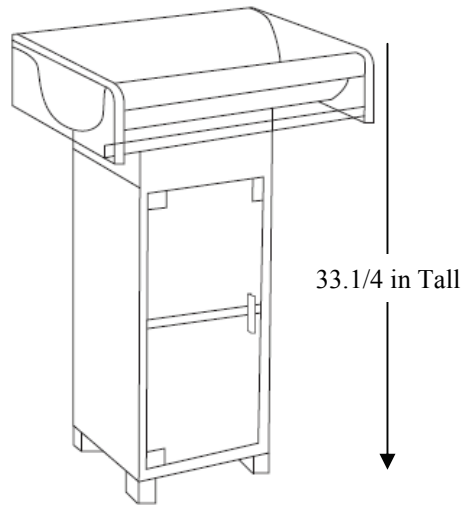

Black Cabinet With Clear Glass

- Black Cabinet with Clear Glass
- 22" X 18.25 x 33
- Linen Cab Code is 65954
- **UPC Code Approved**

CARE AND CLEANING:

Care should be given to the cleaning of this product. While its finish is extremely durable, it can be damaged by harsh abrasives or polish. To clean, simply wipe gently with a damp cloth and blot dry with a soft towel.

NOTE: Dimensions may vary +/-1/8" and are subject to change or cancellation.

Primary dimensions are provided in Imperial measurements, transposition to millimeters is the sole responsibility of the installer. Dimensions for Location of Supply are Suggested.

New Millenium assumes no responsibility or liability for local or state regulations which deviate from national standards. It shall be the responsibility of the installer to comply with local codes and standards prior to installation of any New Millenium product.