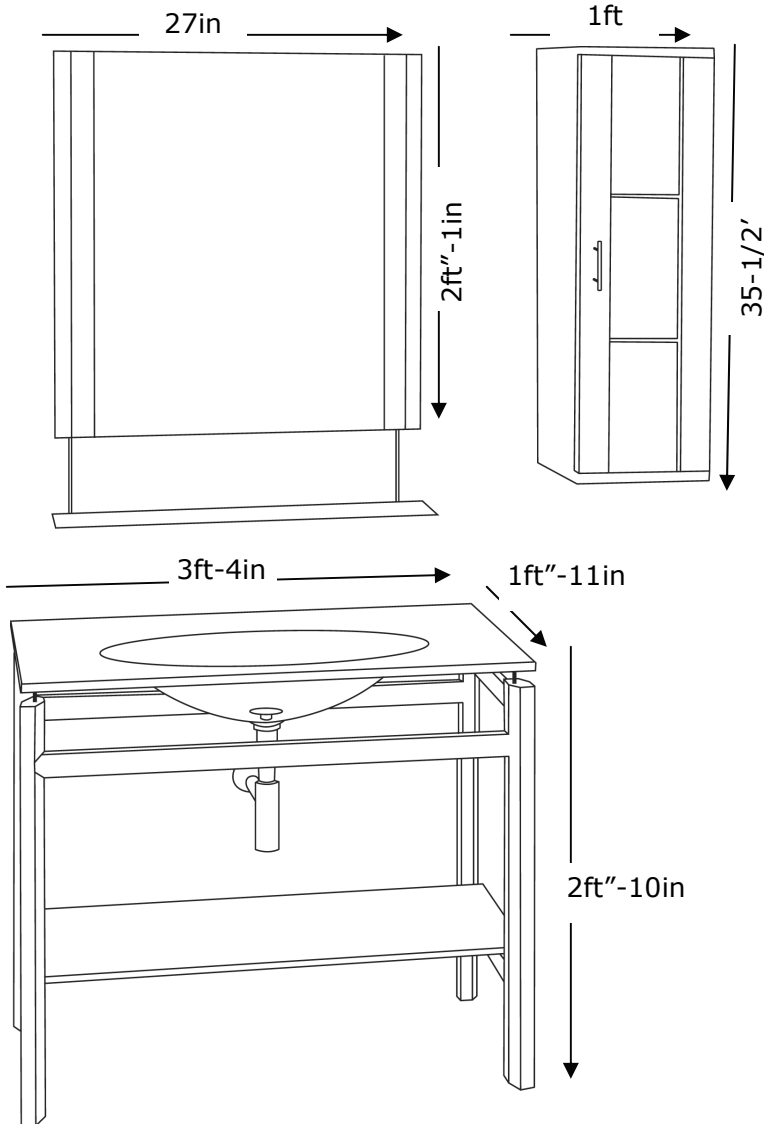

Red & Black Finished Wood Vessel Set

- Solid Wood Construction (Red/Black)
- 20.5" Bottom to top of bowl
- Single Post Faucet Hole
- Faucet and Drain Sold Separately
- 3pc Set, Wall cabinet w/ Bowl, Additional Wall cabinet, Mirror

Black Cabinet With Clear Glass

- Black Cabinet with Clear Glass
- 22" X 18.25 x 33
- Linen Cab Code is 65954
- **UPC Code Approved**

CARE AND CLEANING:

Care should be given to the cleaning of this product. While its finish is extremely durable, it can be damaged by harsh abrasives or polish. To clean, simply wipe gently with a damp cloth and blot dry with a soft towel.

NOTE: Dimensions may vary +/-1/8" and are subject to change or cancellation.

Primary dimensions are provided in Imperial measurements, transposition to millimeters is the sole responsibility of the installer. Dimensions for Location of Supply are Suggested.

Black and Glass Cabinet

- Black and Glass Cabinet
- 39.25" X 22" x 30.90" Slab
- 2ft-10in in Height
- Faucet holes on 4" Centers
- Rear Overflow

CARE AND CLEANING:

Care should be given to the cleaning of this product. While its finish is extremely durable, it can be damaged by harsh abrasives or polish. To clean, simply wipe gently with a damp cloth and blot dry with a soft towel.