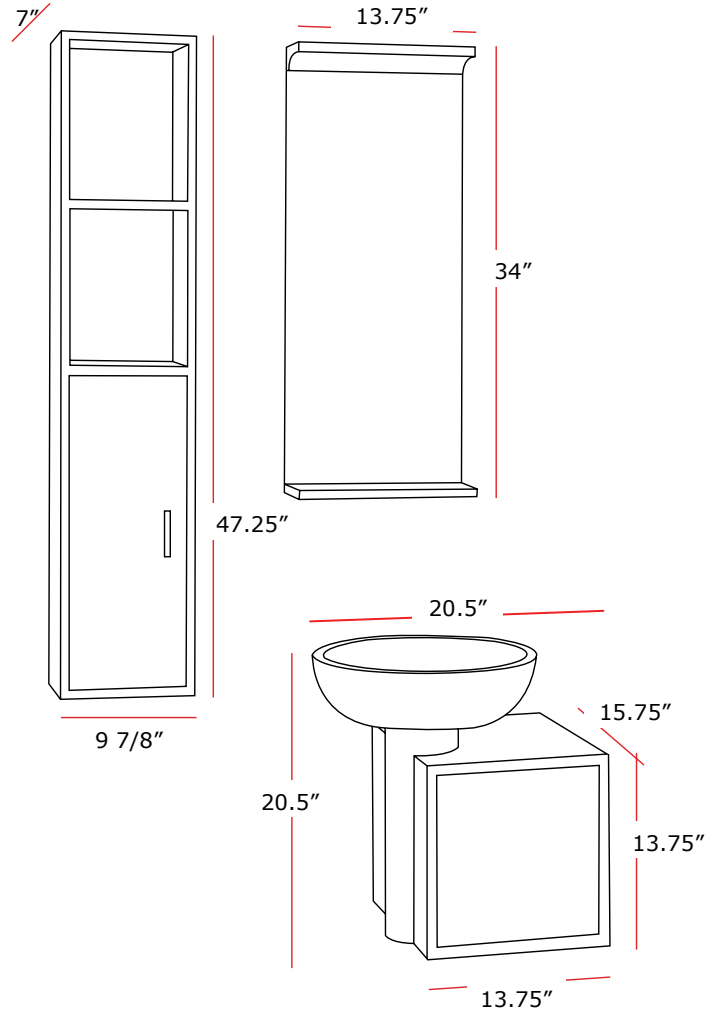

Red & Black Finished Wood Vessel Set

- Solid Wood Construction (Red/Black)
- 20.5" Bottom to top of bowl
- Single Post Faucet Hole
- Faucet and Drain Sold Separately
- 3pc Set, Wall cabinet w/ Bowl, Additional Wall cabinet, Mirror

Black Cabinet With Clear Glass

- Black Cabinet with Clear Glass
- 22" X 18.25 x 33
- Linen Cab Code is 65954
- **UPC Code Approved**

CARE AND CLEANING:

Care should be given to the cleaning of this product. While its finish is extremely durable, it can be damaged by harsh abrasives or polish. To clean, simply wipe gently with a damp cloth and blot dry with a soft towel.

Black and Glass Cabinet

- Black and Glass Cabinet
- 39.25" X 22" x 30.90" Slab
- 2ft-10in in Height
- Faucet holes on 4" Centers
- Rear Overflow

CARE AND CLEANING:

Care should be given to the cleaning of this product. While its finish is extremely durable, it can be damaged by harsh abrasives or polish. To clean, simply wipe gently with a damp cloth and blot dry with a soft towel.