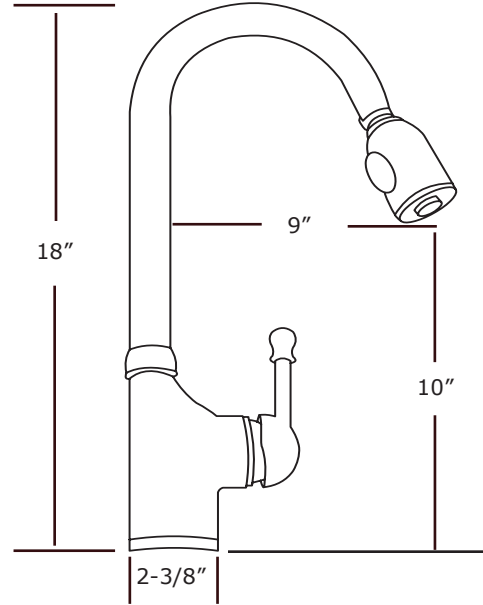

7938 SW Jack James Drive
Stuart, FL 34997
(772) 781-6262 Fax: (772) 781-9060

Product Specification/ Cut Sheet

Sku # 31199 Chrome
Sku# 31267 Satin Nickel

" Laura" Single Handle Kitchen Faucet w/ Pull - Out Spray

- 1 Hole Installation
- Lever Handle
- Solid Brass Construction
- 1/2" IPS Connections
- **UPC Code Approved**
- **Meets Low Lead requirements of NSF61 Standards**

 **ADA Compliant**

CARE AND CLEANING :

NOTE : Dimensions may vary +/- 1/8" and are subject to change or cancellation.

Primary dimensions are provided in Imperial measurements, transposition to millimeters is the sole responsibility of the installer. Dimensions for Location of Supply are Suggested.