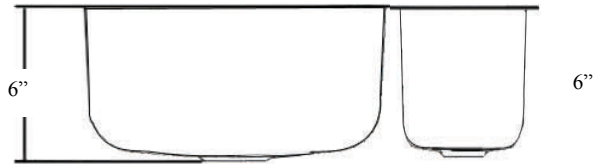

**Big Bowl On Left or Right**

**New Millenium  
 Model Sku# 19269 (4 Holes)  
 Model Sku# 25444 (4 Holes)**

***Drop-In Stainless Steel Sink***  
**33x22x7**

- 80/20 RH
- 18 Gauge, 304 Stainless Steel
- 4 Holes
- Satin Finish

**DIMENSIONS**

- OVERALL: 33" X 22" X 7" DEEP
- SMALL BOWLS 8" X 15" X 6.5" DEEP
- LARGE BOWLS 21" X 15" X 7" DEEP

These sinks comply with ANSI Standard A112.19.3M.

These sinks are listed by the International Association of Plumbers and Mechanical Officials as meeting the requirements of the Uniform Plumbing Code.

**NOTE:** Dimensions may vary +/-1/8" and are subject to change or cancellation.

Primary dimensions are provided in Imperial measurements, transposition to millimeters is the sole responsibility of the installer. Dimensions for Location of Supply are Suggested.