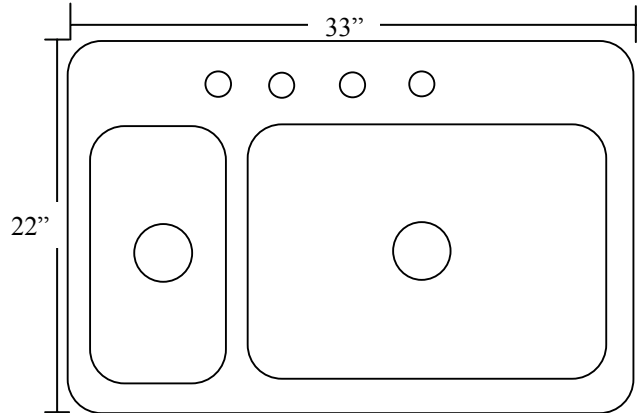

**Big Bowl On Left or Right**

**New Millenium  
 Model Sku# 19269 (4 Holes)  
 Model Sku# 25444 (4 Holes)**

***Drop-In Stainless Steel Sink***  
**33x22x7**

- 80/20 RH
- 18 Gauge, 304 Stainless Steel
- 4 Holes
- Satin Finish

**DIMENSIONS**

- OVERALL: 33" X 22" X 7" DEEP
- SMALL BOWLS 8" X 15" X 6.5" DEEP
- LARGE BOWLS 21" X 15" X 7" DEEP

These sinks comply with ANSI Standard A112.19.3M.

These sinks are listed by the International Association of Plumbers and Mechanical Officials as meeting the requirements of the Uniform Plumbing Code.

**NOTE:** Dimensions may vary +/-1/8" and are subject to change or cancellation.

Primary dimensions are provided in Imperial measurements, transposition to millimeters is the sole responsibility of the installer. Dimensions for Location of Supply are Suggested.