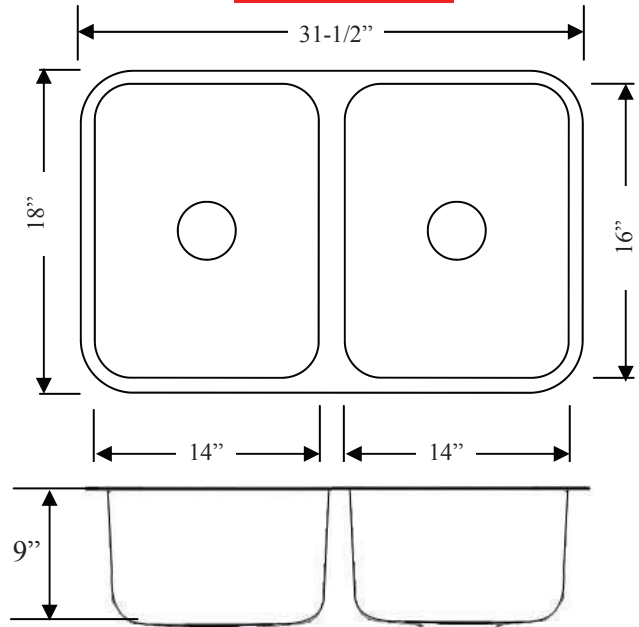

Product Specification / Cut Sheet

Sku# 44694

New Millennium Model Sku# 44694 31.5x17x8 with 50/50 Double Bowl

Undermount Stainless Steel Sink

- 50/50 Bowl Split
- 16 Gauge, 304 Stainless Steel
- Sound Insulating Pads on Sides & Bottoms
- Special Sound Insulating Undercoating Paint
- Satin Finish

DIMENSIONS

- OVERALL: 31-1/2" X 18" X 9"
- BOWLS (EACH): 14" X 16" X 9"
- BOWL DEPTH: 9"

The following guideline provides the only type of installation recommended by new Millennium.

These sinks comply with ANSI Standard A112.19.3M.

These sinks are listed by the International Association of Plumbers and Mechanical Officials as meeting the requirements of the Uniform Plumbing Code.

NOTE: Dimensions may vary +/-1/8" and are subject to change or cancellation.