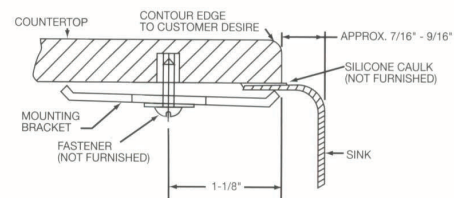

Product Specification / Cut Sheet

Sku# 44694

New Millennium Model Sku# 44694 31.5x17x8 with 50/50 Double Bowl

Undermount Stainless Steel Sink

- 50/50 Bowl Split
- 16 Gauge, 304 Stainless Steel
- Sound Insulating Pads on Sides & Bottoms
- Special Sound Insulating Undercoating Paint
- Satin Finish

DIMENSIONS

- OVERALL: 31-1/2" X 18" X 9"
- BOWLS (EACH): 14" X 16" X 9"
- BOWL DEPTH: 9"

The following guideline provides the only type of installation recommended by new Millennium.

These sinks comply with ANSI Standard A112.19.3M.

These sinks are listed by the International Association of Plumbers and Mechanical Officials as meeting the requirements of the Uniform Plumbing Code.

NOTE: Dimensions may vary +/-1/8" and are subject to change or cancellation.

Primary dimensions are provided in Imperial measurements, transposition to millimeters is the sole responsibility of the installer. Dimensions for Location of Supply are Suggested.

New Millennium assumes no responsibility or liability for local or state regulations which deviate from national standards. It shall be the responsibility of the installer to comply with local codes and standards prior to installation of any New Millennium product.