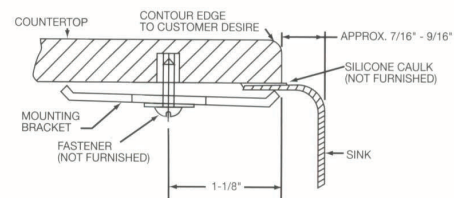

**New Millennium Model Sku# 5826  
 50/50 Double Bowl**

**Undermount Stainless Steel Sink**

- 18 Gauge, 304 Stainless Steel
- Sound Insulating Pads on Sides & Bottoms
- Special Sound Insulating Undercoating Paint
- 50/50 Bowl Split
- Satin Finish

**DIMENSIONS**

- OVERALL: 31-1/2" X 18" X 8"
- BOWLS (EACH): 14" X 16" X 8"
- BOWL DEPTH: 8"

The following guideline provides the only type of installation recommended by new Millennium.

These sinks comply with ANSI Standard A112.19.3M.

These sinks are listed by the International Association of Plumbers and Mechanical Officials as meeting the requirements of the Uniform Plumbing Code.

NOTE: Dimensions may vary +/-1/8" and are subject to change or cancellation. Primary dimensions are provided in Imperial measurements, transposition to millimeters is the sole responsibility of the installer. Dimensions for Location of Supply are Suggested. New Millennium assumes no responsibility or liability for local or state regulations which deviate from national standards. It shall be the responsibility of the installer to comply with local codes and standards prior to installation of any New Millennium product.