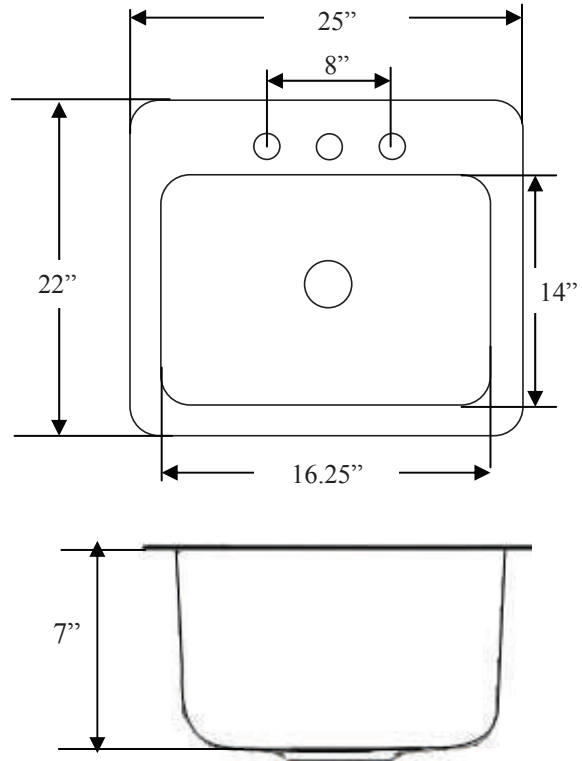

3 Hole

**New Millennium Model Sku# 72870**  
**Sink 25 x 22 Drop In**

- 304 Stainless Steel, Satin Finish
- 3 Holes, Single Bowl
- 20 Gauge Stainless Steel (0.8mm)
- Sound Insulating Pads on Bottom
- 6 Mounting Clips Included

**DIMENSIONS**

- TOTAL SIZE: 25" X 22" X 7"
- DIMENSION OF BOWL: 16-1/4" X 14"
- CUTOUT: 18-1/2" X 18-1/2"
- MATERIAL SPEC: 20 GAUGE (0.8 MM)
- 6 PCS SINK RIM MOUNTING CLIPS (DRUM GALVANIZED PLATED)

These sinks comply with ANSI Standard A112.19.3M.

These sinks are listed by the International Association of Plumbing and Mechanical Officials as meeting the requirements of the Uniform Plumbing Code.

NOTE: Dimensions may vary +/-1/8" and are subject to change or cancellation.

Primary dimensions are provided in Imperial measurements, transposition to millimeters is the sole responsibility of the installer.

Dimensions for Location of Supply are Suggested.

New Millennium assumes no responsibility or liability for local or state regulations which deviate from national standards. It shall be the responsibility of the installer to comply with local codes and standards prior to installation of any New Millennium product.