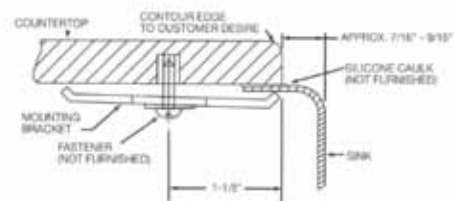

**New Millenium Model Sku# 80240  
 33.5 x 17.5" x 10 Single Bowl  
 Zero Radius Undermount  
 Stainless Steel Sink**

- 16 Gauge, 304 SS 18/8 Stainless Steel
- Stainless Steel Bottom Grid
- Sound Insulating Pads Side & Bottom
- Special Sound Insulating Undercoating Paint
- Silk Finish
- Includes Template & Sink Clips

**DIMENSIONS**

- OVERALL: 33.5" X 17.5" X 10"
- BOWL: 31.5" X 15.5" X 10"
- BOWL DEPTH: 10"

The following guideline provides the only type of installation recommended by New Millenium.

These sinks comply with ANSI Standard A112.19.3M.

These sinks are listed by the International Association of Plumbing and Mechanical Officials as meeting the requirements of the Uniform Plumbing Code.

NOTE: Dimensions may vary +/-1/8" and are subject to change or cancellation.

Primary dimensions are provided in Imperial measurements, transposition to millimeters is the sole responsibility of the installer. Dimensions for Location of Supply are Suggested.

New Millenium assumes no responsibility or liability for local or state regulations which deviate from national standards. It shall be the responsibility of the installer to comply with local codes and standards prior to installation of any New Millenium product.