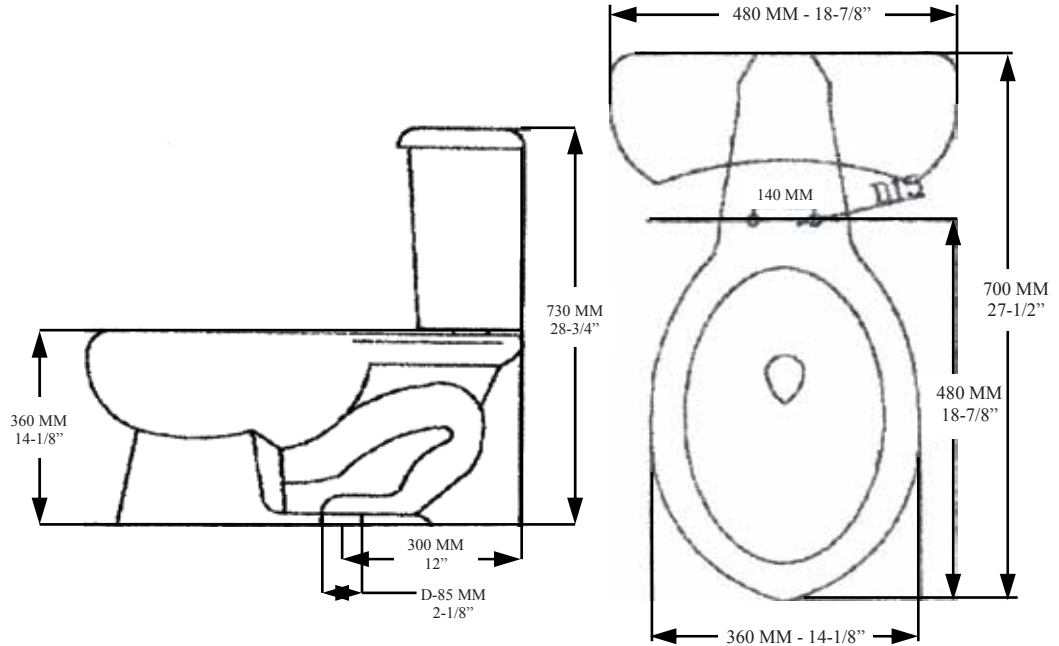

Left Hand Tank #7773

Two Piece 1.6 Gallon Elongated Rim Toilet

New Millennium Model NM6811

- Vitreous China, Two-Piece, Elongated Rim
- Toilet Includes NM6811B Bowl and NM6811T Tank
- Similar to Eljer Patriot Style
- 1.6 Gallon (6 Liters) of Water Per Flush
- Close-Coupled, Two-Piece Toilet
- Siphon Action Bowl with Shelf-Top Tank
- Fully Glazed 2-inch Trapway
- Flush Actuator—Chrome
- 12" Rough-In
- Repairable Ballcock

- **ASME A112.19.2**
- **Energy Policy Act of 1992 (EPACT)**
- **IAPMO/UPC**
- **CSA B45**

Right Hand Tank #29126

CARE AND CLEANING:

Care should be given to the cleaning of this product. While its finish is extremely durable, it can be damaged by harsh abrasives or polish. To clean, simply wipe gently with a damp cloth and blot dry with a soft towel.

NOTE: Dimensions may vary +/-1/8" and are subject to change or cancellation. Primary dimensions are provided in Imperial measurements, transposition to millimeters is the sole responsibility of the installer. Dimensions for Location of Supply are Suggested. New Millennium assumes no responsibility or liability for local or state regulations which deviate from national standards. It shall be the responsibility of the installer to comply with local codes and standards prior to installation of any New Millennium product.