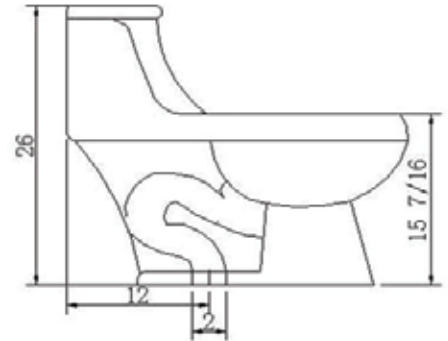

Part No.: T-6818
 Unit: inch

"Prestige"

New Millenium Model NM6818
One Piece Water Closet, Elongated Rim Toilet

- Vitreous China, One-Piece, Elongated Rim
- Chrome Plated Push Button Flush Actuator
- Anti-Siphon Fittings
- 1.6 Gallon (6 Liters) of Water Per Flush
- Close-Coupled, One-Piece Toilet
- Elongated Contoured Bowl
- Fully Glazed Trap way
- Open Rim
- 12" Rough-In

NOTE: Dimensions may vary +/-1/8" and are subject to change or cancellation.

Primary dimensions are provided in Imperial measurements, transposition to millimeters is the sole responsibility of the installer. Dimensions for Location of Supply are Suggested.