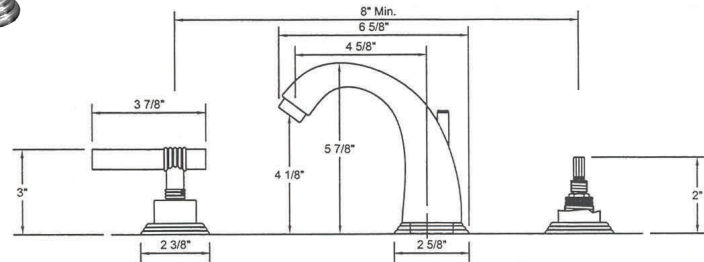

Shown in Satin Nickel

• Wide Spread

***The Hamptons Lavatory Faucet w/ "R" Spout & 57 Lever Handles***  
 New Millenium Model NM29R57

- Elegant Modernistic Styling
- Quarter-Turn, Ceramic Disc Valve Cartridges
- Widespread 8" Centers / Brass Pop Up
- 3 Hole Installation
- Sophisticated Solid Brass "R" Spout
- 1/2" IPS Connections
- Solid Brass Construction
- 2.2 gpm @ 60 psi (8.3 L/min @ 414 kPa)
- Available in Chrome, Satin Nickel
- **ASME A112.18.1**
- **IAPMO/UPC**
- **CSAB125**
- **NSF 61**
- **ADA**

NOTE: Dimensions may vary +/-1/8" and are subject to change or cancellation.

Primary dimensions are provided in Imperial measurements, transposition to millimeters is the sole responsibility of the installer.