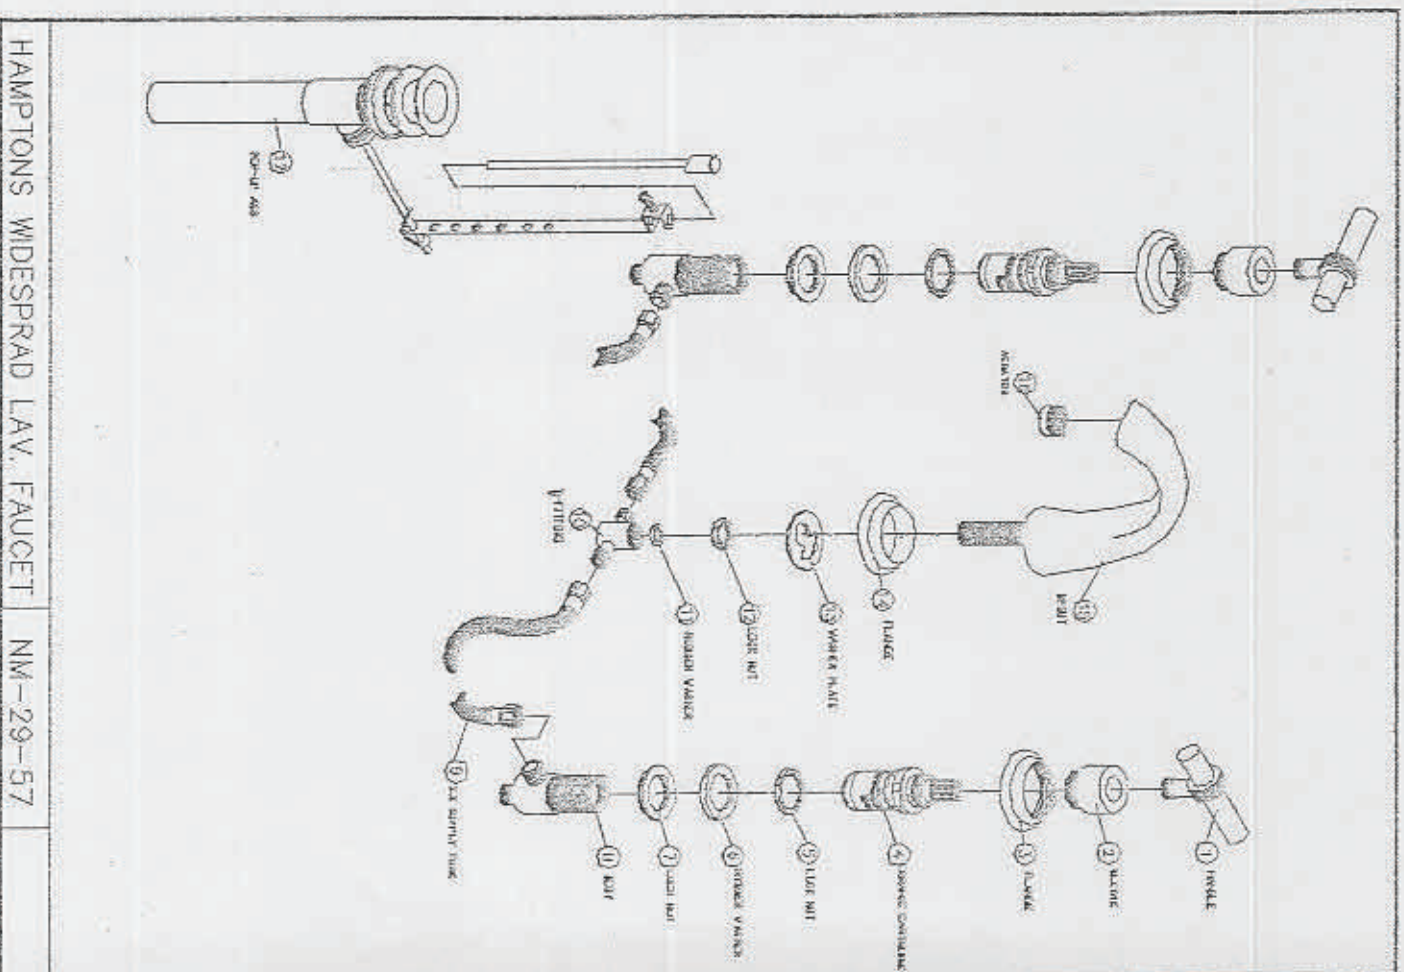

3452, 149, 154