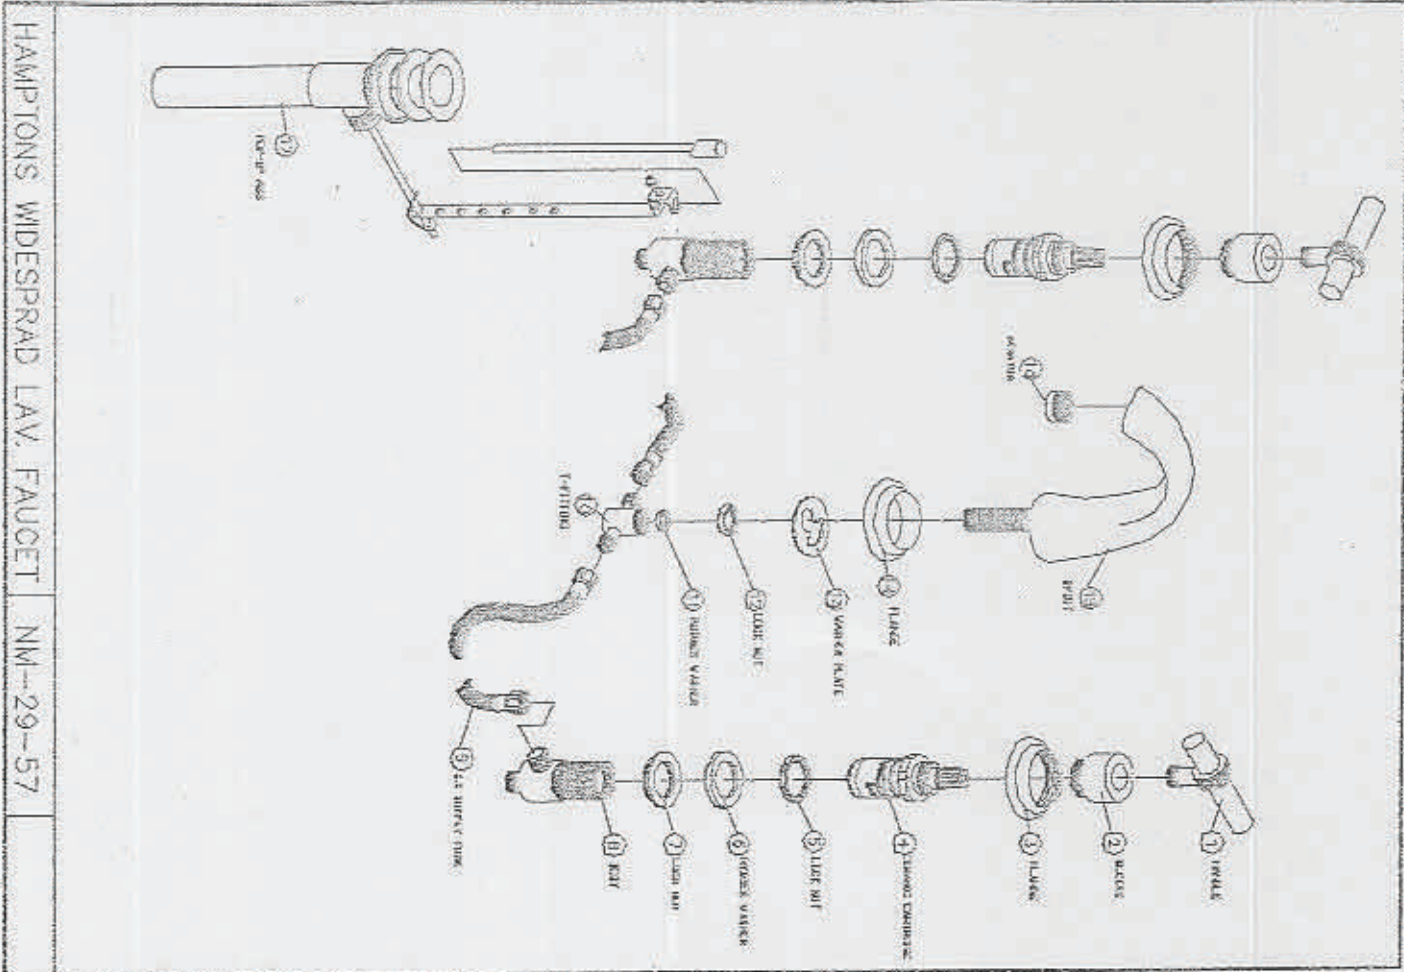

3452, 149, 154